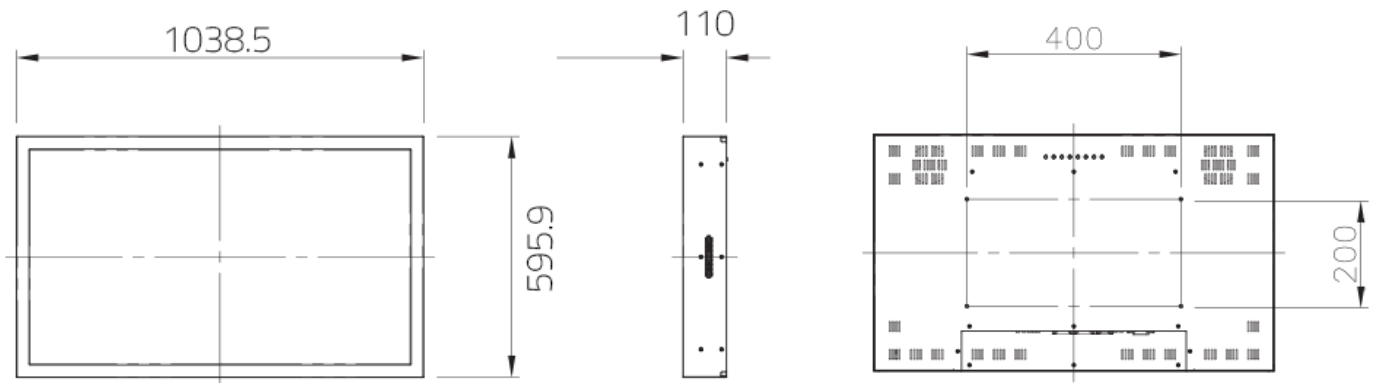

Approvals - Ingress Protection	Indoor Use Only
Dimensions (w x h x d)(inch/mm)	1040 x 596 x 110
Weight (lb/kg)	~30kg (without stand)
Mounting	400 x 400mm (M6)

Computer	AOM-UP
CPU	Intel® Atom™ x5-Z8350 Processor (2M Cache, 1.44 GHz up to 1.92 GHz) CPU with 64 bit architecture; Quad Core
Memory	2GB / 4GB DDR3L-1600
Graphics	Intel® HD 500 Graphics, 12 EU GEN 8, up to 500MHz Support DX*11.1/12, Open GL*4.2, Open CL*1.2 OGL ES3.0, H.264, HEVC (decode), VP8
Peripheral Connectivity	4x UB2.0 2x USB 2.0 pin header (10 pins in total) 1x UB3.0 OTG, x 40 pin General Purpose bus, supported by Altera Max V. ADC 8-bit@188ksos
Storage	32GB eMMC
Networking	1x Ethernet 10/100/1000, 1x Wireless AC
Power	5V DC @ 4A
Dimensions	85.60 mm × 56.5 mm
Operating Temp	0~60°C
Operating Humidity	10%~80% RH non-condensing

High Brightness & Contrast

Achieving a brightness up to 2,500 cd/m² and working with a smart dynamic contrast technology, the special Out-Of-Home panels ensure bright and sharp pictures with a facsimile depth, even in bright enlightened environments.

With Auto Brightness control makes sure that the panel is at the right brightness any time of the day or night.

Easy to Display

Equipped with an intelligent cooling system, Adverto Outdoor Displays are well suited for c-store installation onto the forecourt facing windows. No more static posters taking up valueable window space.

Dimensions

Phone +61 3 9708 2288 | Email sales@adverto.com.au

Website www.adverto.com.au